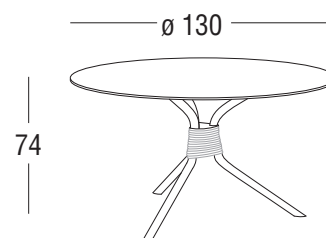

Design: **Santiago Sevillano**  
Product: **Table**  
Sizes: **cm Ø130x74h (Ø51"x29"h)**

### FEATURES

**Frame:** 304 steel base, Polyester powder coating (Tiger)  
**Top:** HPL (high pressure laminate) 12mm  
**Weaving:** Round Searope (Polypropylene)  
**Glides:** Nylon  
**Finishings:** White, Graphite

Net weight unit 46

Gross weight unit 82

Packages per unit 2

Packages sizes base cm 100x87x78h  
top cm 161x161x10,5h

Packages volume m<sup>3</sup> 0,95